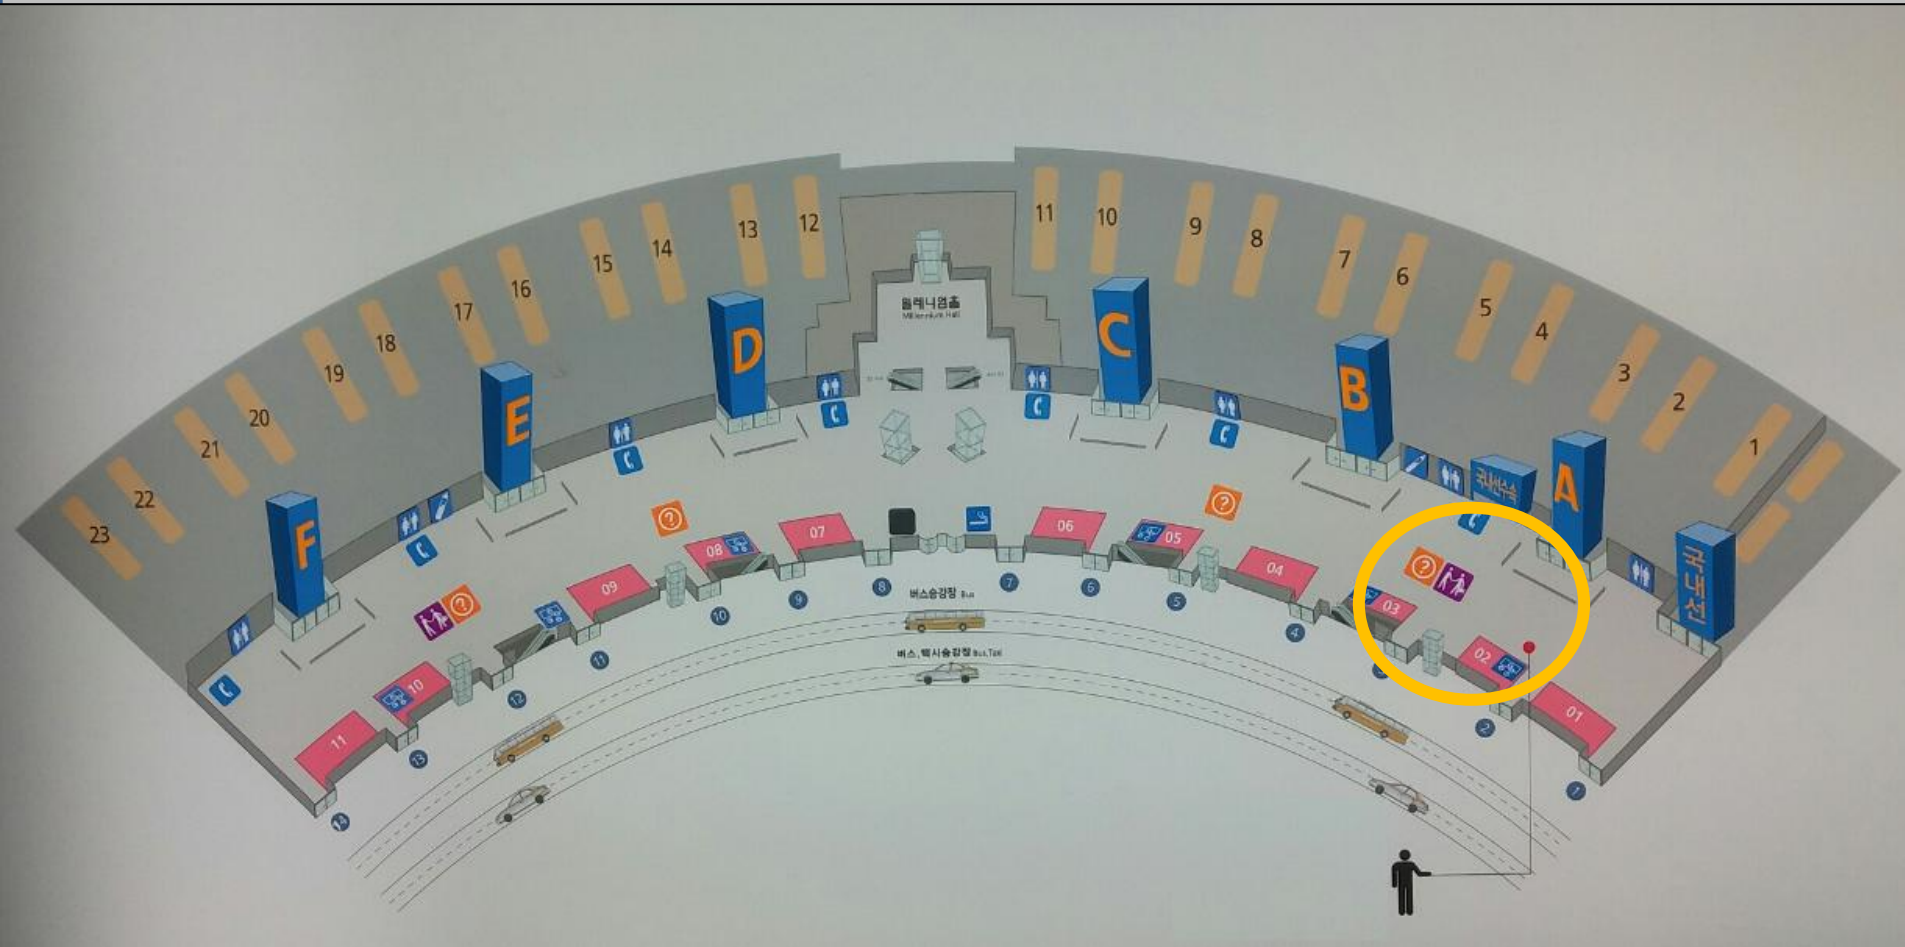

## How to find entrance at the airport

*Step 1. you can find entrance at the front of 'A gate' in the Incheonairport.*

*Step2. We wait for you at the front of 'A gate' in the Incheonairport.*

*manager kwan*

*manager kim*

*manager jeong*

*You can find our staff  
At the A gate!*

*Step3. and get on the bus here !!*